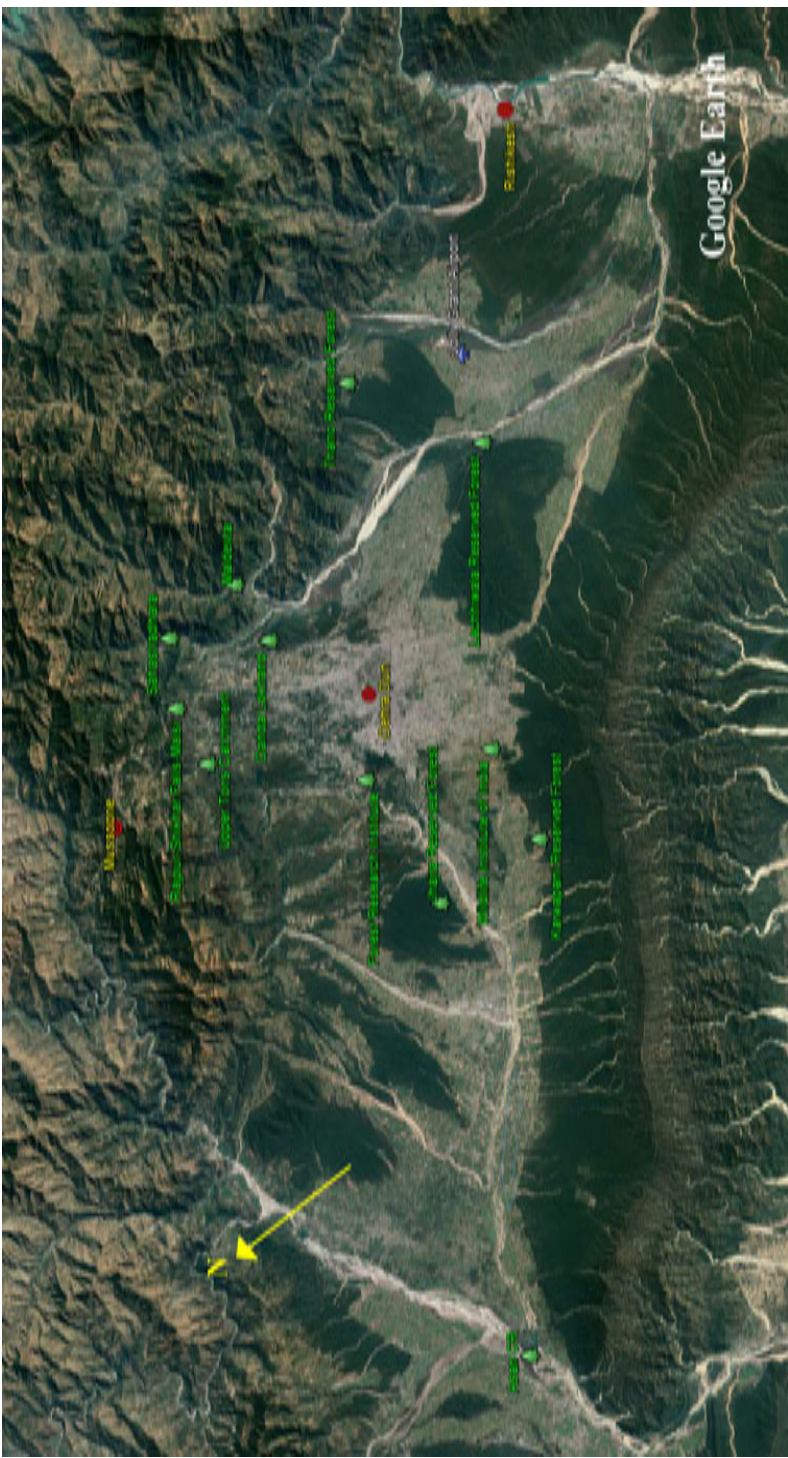

# NOTES

A series of 22 horizontal dotted lines for writing notes.

# NOTES

A series of horizontal dotted lines for writing notes.

# NOTES

A series of horizontal dotted lines for writing notes.

Map of Birding Hotspots of Dehradun & Surrounds.

This checklist contains a preliminary listing of 175 species of birds recorded at Thano Reserved Forest in Dehradun District, Uttarakhand.